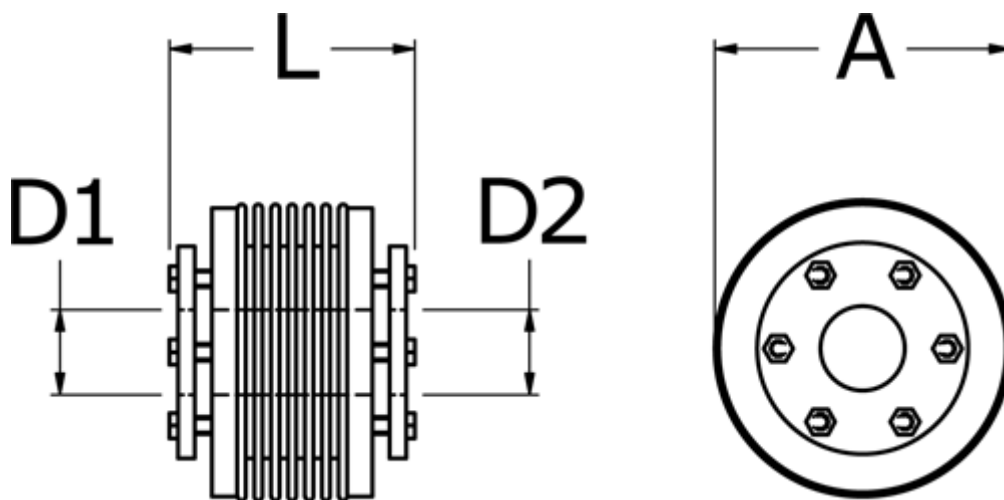

# Data Sheet

Article number: 3330503000904545

Description: Bellow coupling type 5 size300  
Length 90 mm, bore 45/45 mm

## Measures

A	= 110
D1	= 45
D2	= 45
L	= 90
Nom. torque NM (Tkn)	= 300